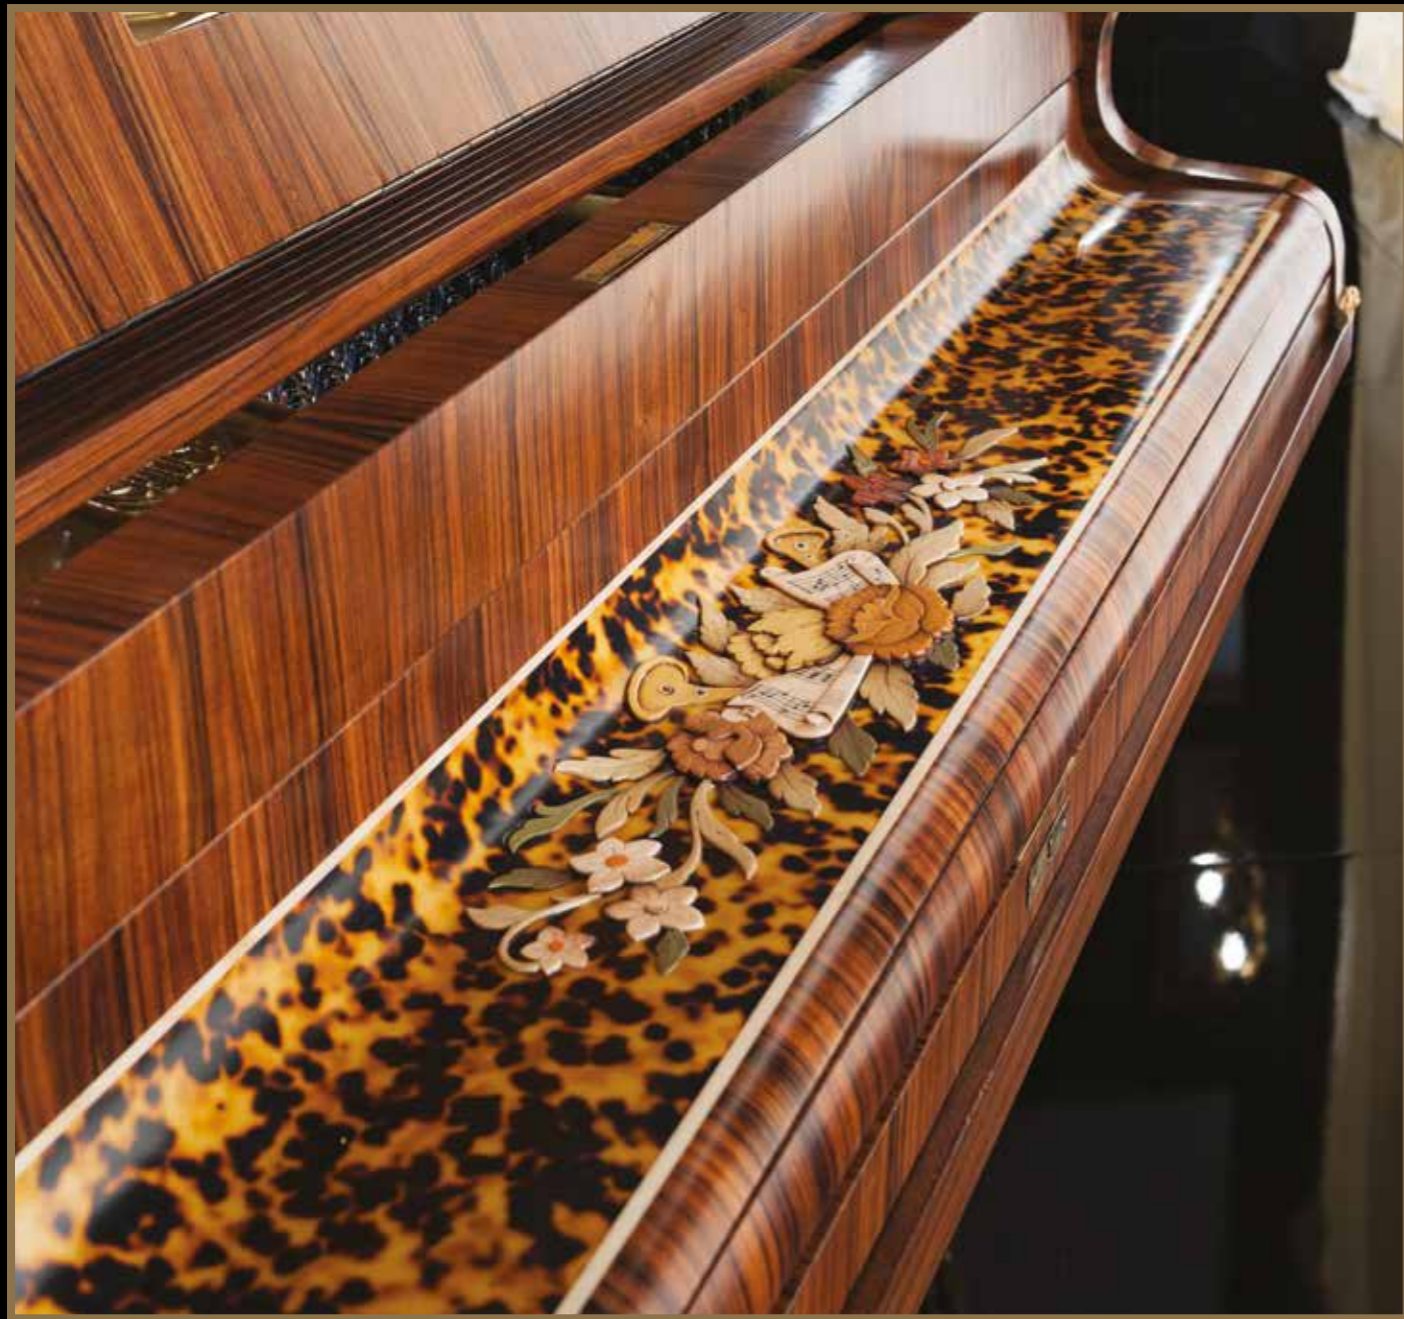

Using only the finest quality solid wood, we handcraft each luxury classic piano to perfection. From the intricate carvings to the subtle curves and contours, every aspect of our pianos is meticulously crafted to create a stunning piece of art that will stand the test of time. We take pride in ensuring that each piano is unique, with its own character and personality.

For those who prefer a new piano, we offer Yamaha pianos that we transform into a luxury classic piece. We pay close attention to the smallest details, such as the type of wood used, the finish, and the hardware, to create a piano that is both beautiful and functional.